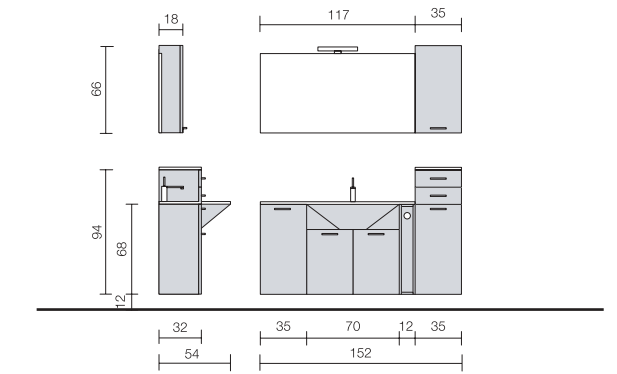

quadra >02